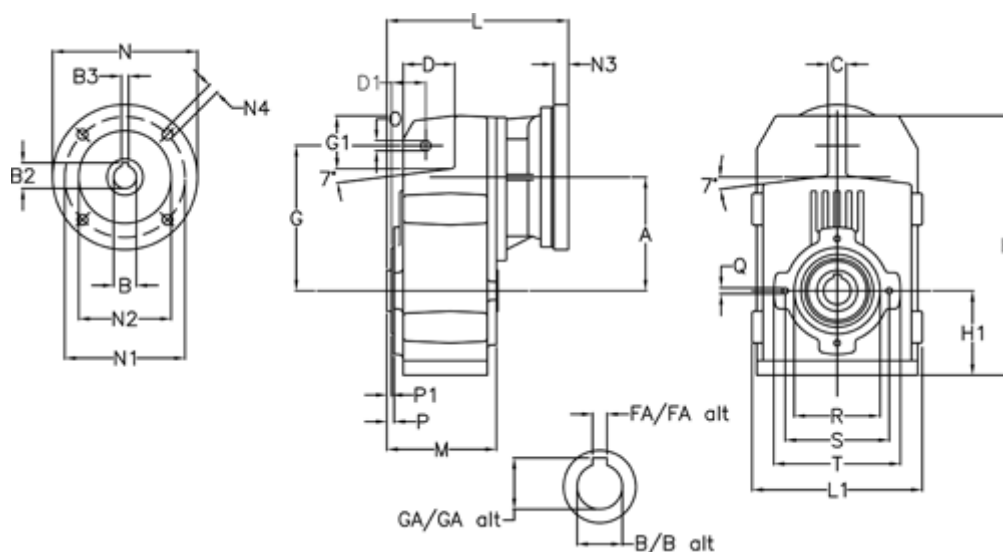

Article number: 29560202183220
 Description: Shaft mounted gear
 A252H35-21,8-P63B5

Measures

A = 128.75	FA = 10	M = 135.5	Q = M10x14
B = 35	G = 162	N = 140	R = 110
B1 = 11	G1 = 58.0	N1 = 115	S = 130
B2 = 12.8	GA = 38.3	N2 = 95	T = 150
B3 = 4	H = 290.5	N4 = M8x19	
C = 20	H1 = 93.5	O = 13	
D = 57.0	L = 213.0	P = 6.0	
D1 = 43.5	L1 = 188	P1 = 3.5	